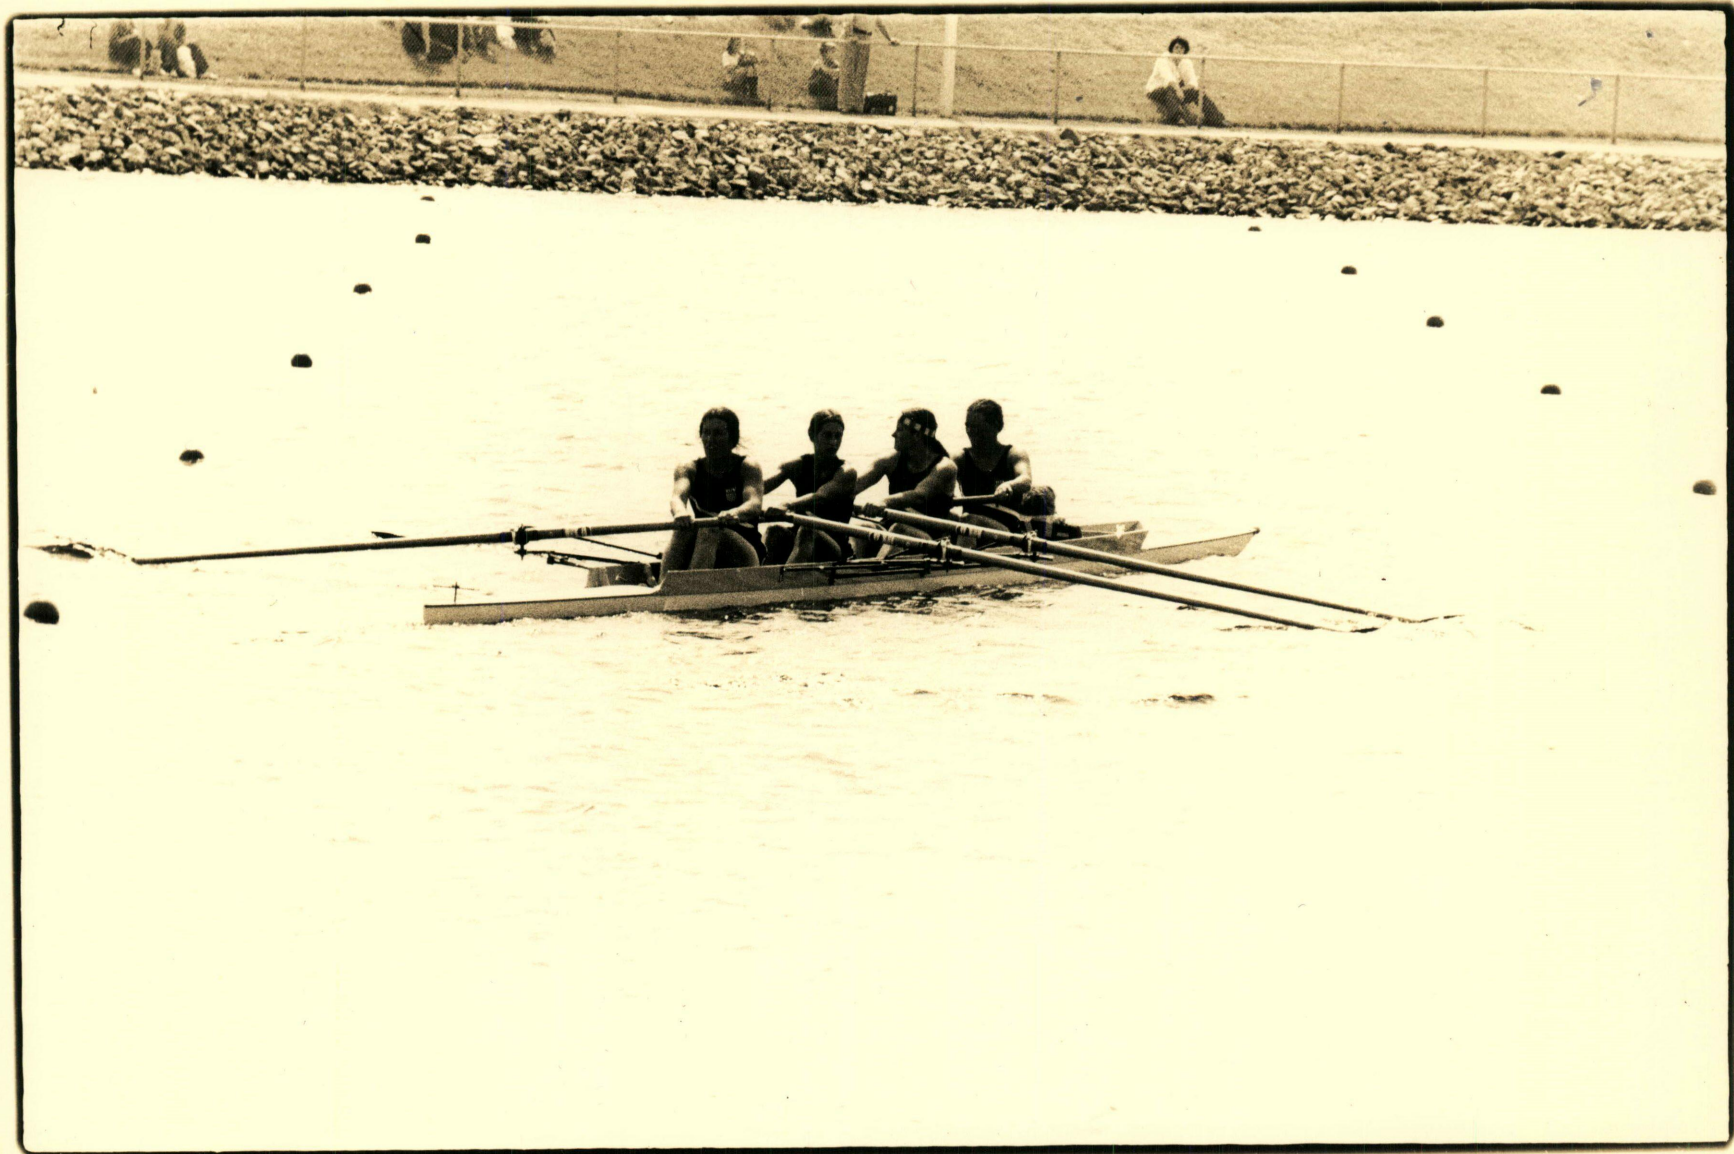

NANCE &

THE

1976 OLYMPICS

CMS

ELIM-MANCHE/HEAT 1
FEMMES/WOMEN
QUATRE AVEC
POS COULDIR FOUR WITH

1	1	GDR	3:22.55
2	4	ROM	3:26.42
3	2	USA	3:32.77
4	3	GBR	3:33.90

SWISS

00050